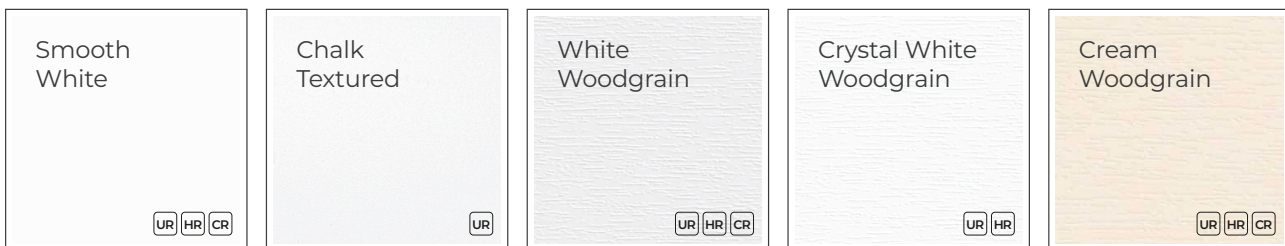

Colour options Standard foils & finishes

The Rose Collection offers a variety of standard foils and finishes to choose from, offering greater choice off-the-shelf and reducing spray charges. If you are looking for a colour that is not part of our standard options then all Rose Collection windows can be sprayed to any RAL colour during the manufacturing process.

Key: **UR** - Ultimate Rose **HR** - Heritage Rose **CR** - Charisma Rose

Standard colours & foils

On white woodgrain

On smooth white